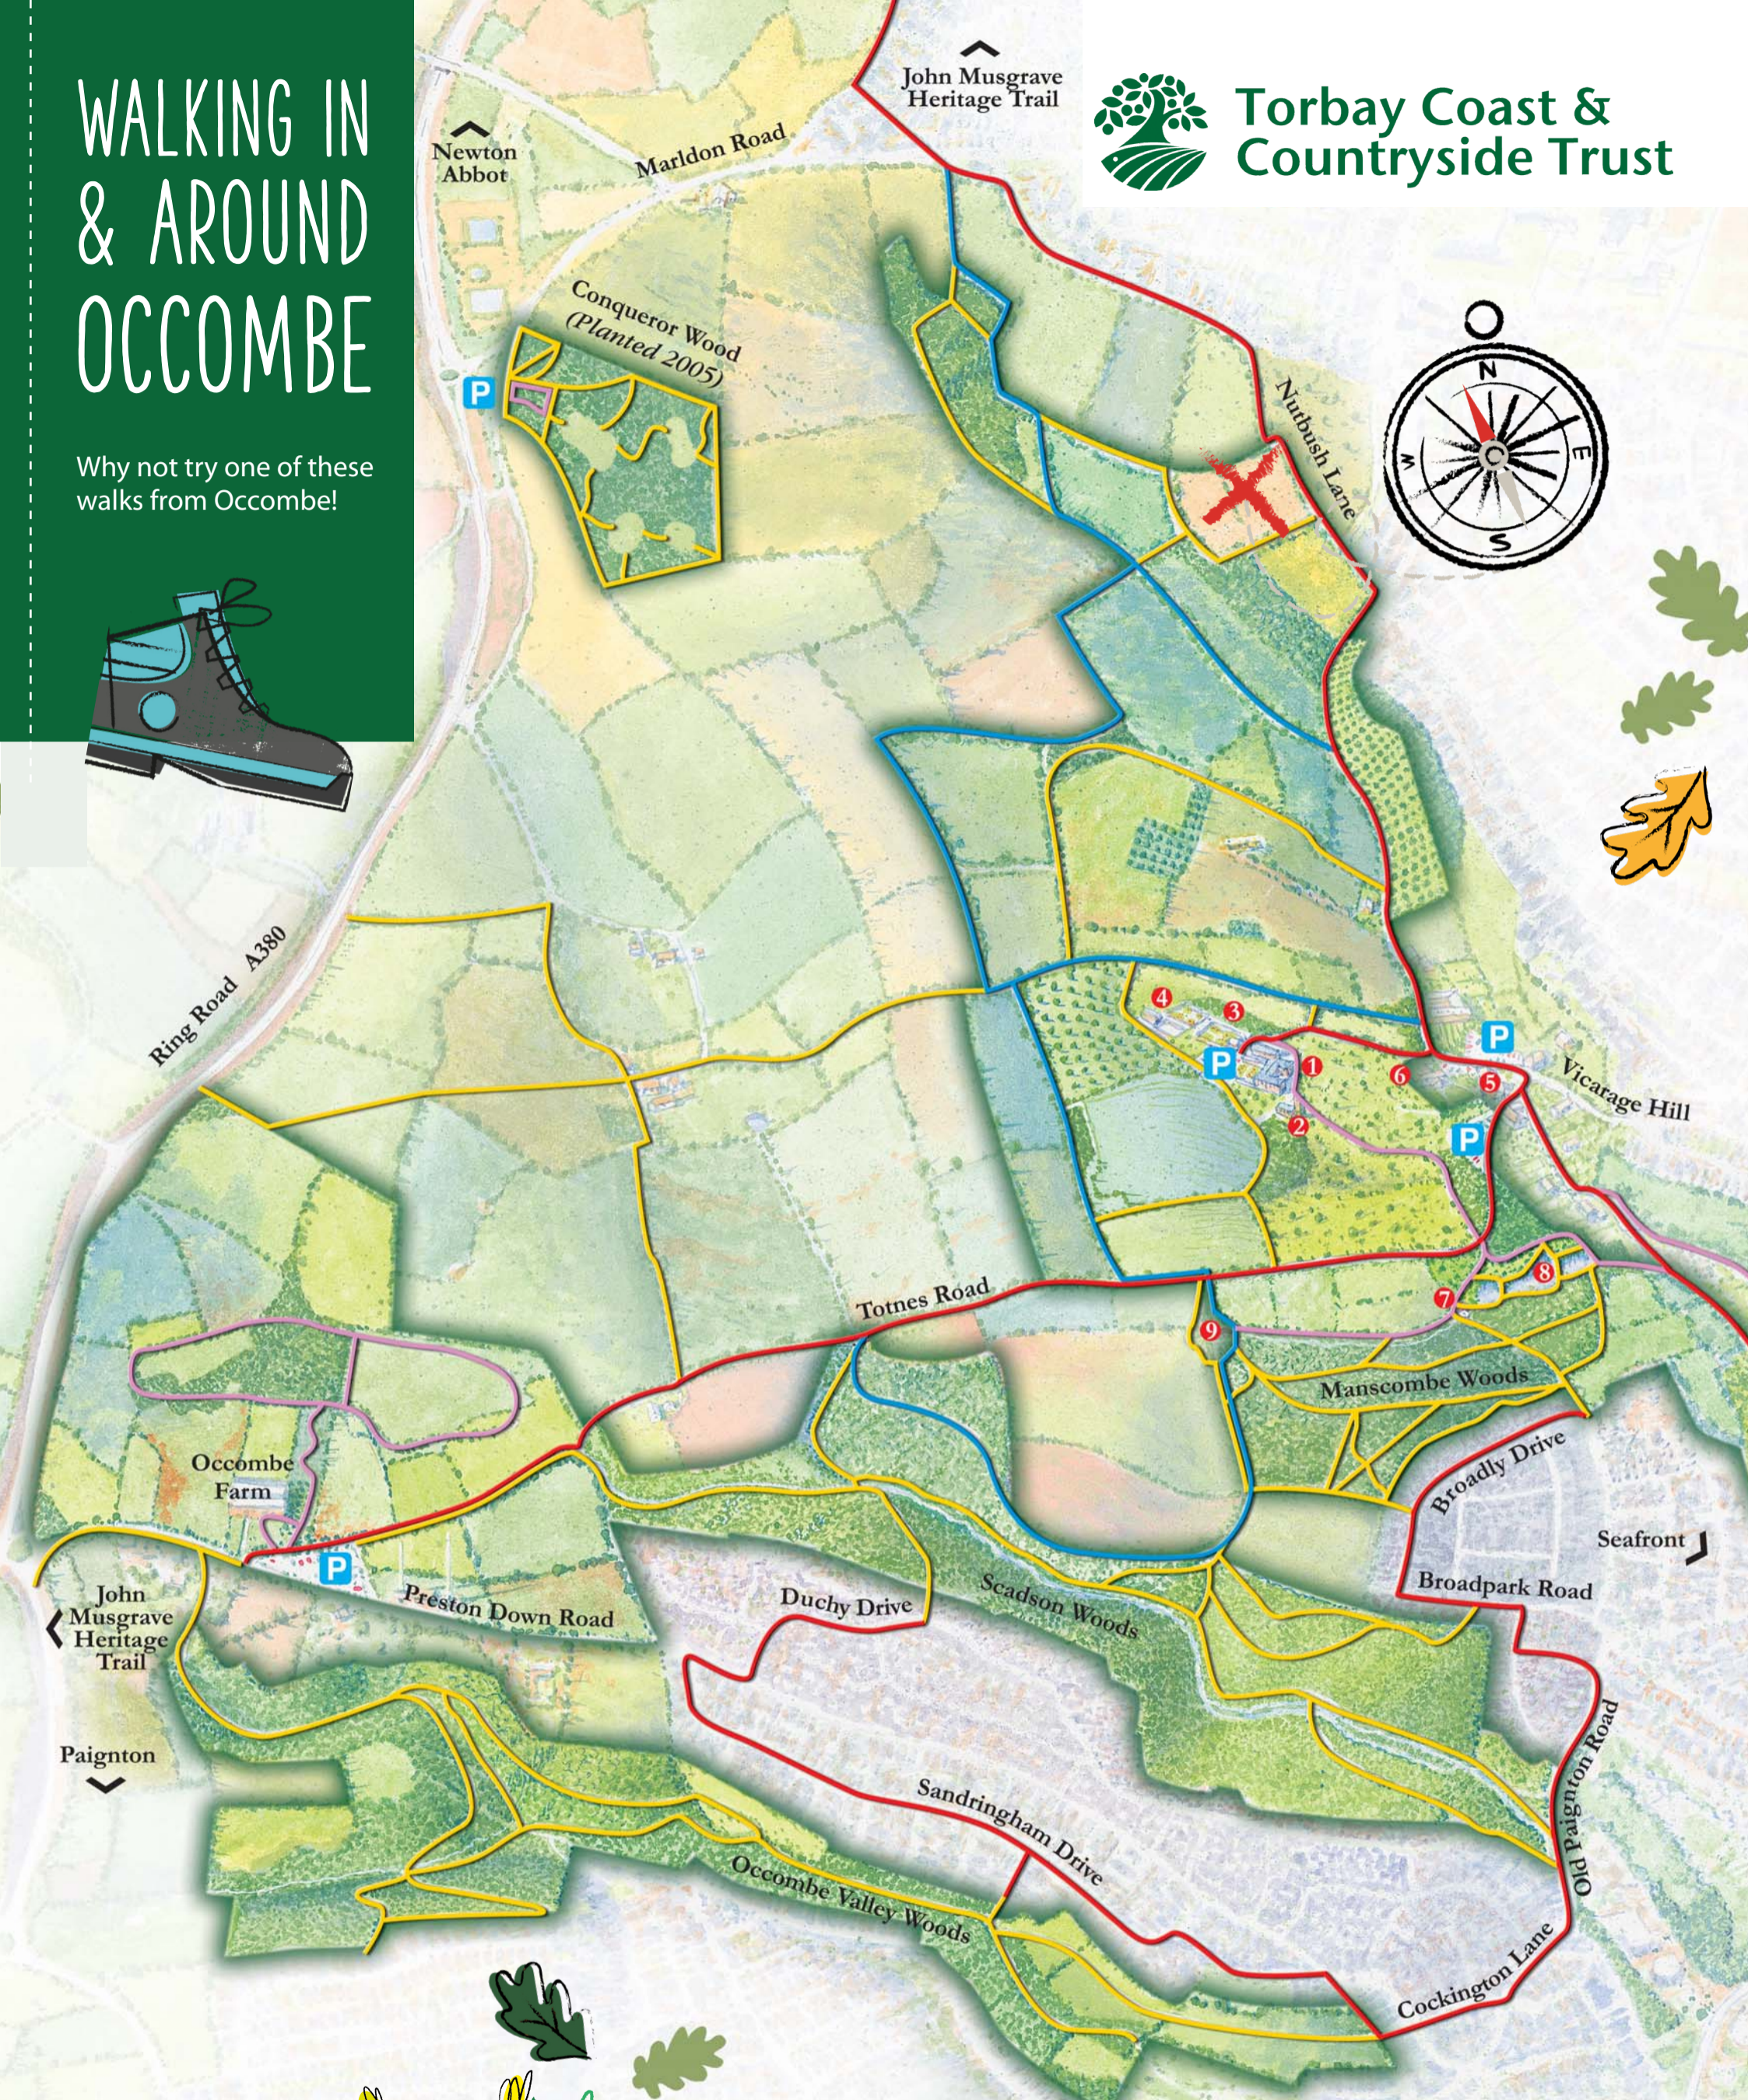

WALKING IN & AROUND OCCOMBE

Why not try one of these walks from Occombe!

Torbay Coast & Countryside Trust

KEY

— Link routes following minor roads

— Wheelchair friendly route

— Bridleway / Cycleway

— Footpath

 Woodland

 Parkland

 Farmland

 Orchard

 Built up area

 Car park

① Cockington Court

② Church

③ Organic Garden

④ Play Area

⑤ Cockington Village

⑥ The Drum Inn

⑦ Gamekeeper's Cottage

⑧ Lakes

⑨ Warren Barn